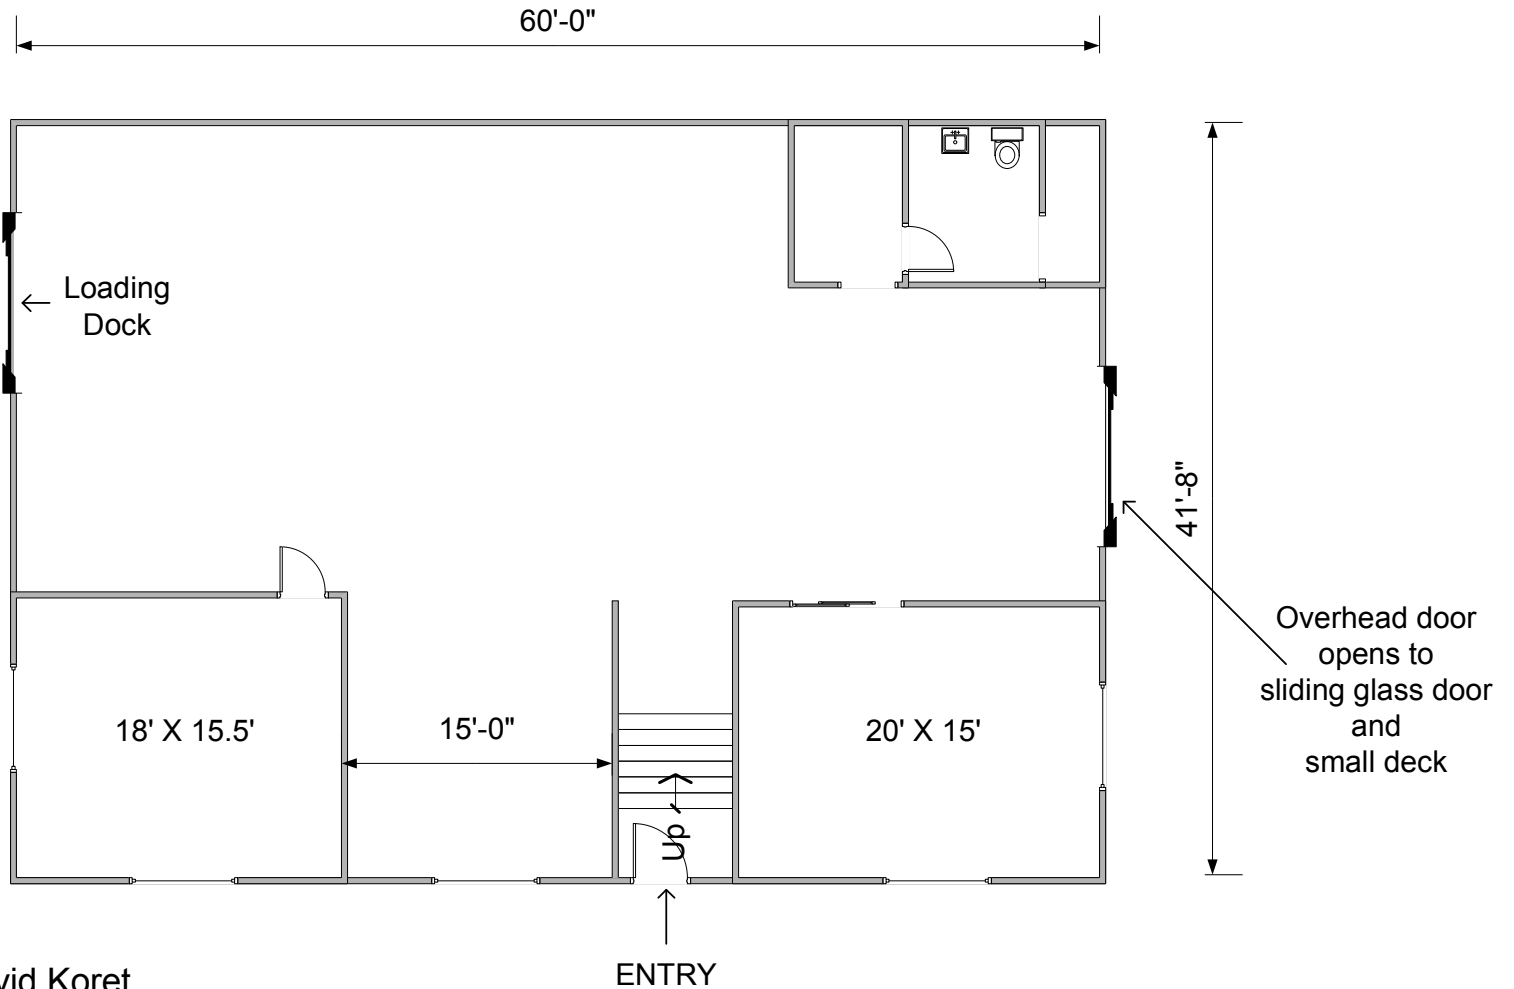

2201 Dallas  
HBS Warehouse #8 sec. 1  
Approx. 2,500 s.f. (expandable)

HUTCHINS

contact: David Koret  
(713) 223-1313  
info@hbwarehouse.com

DALLAS