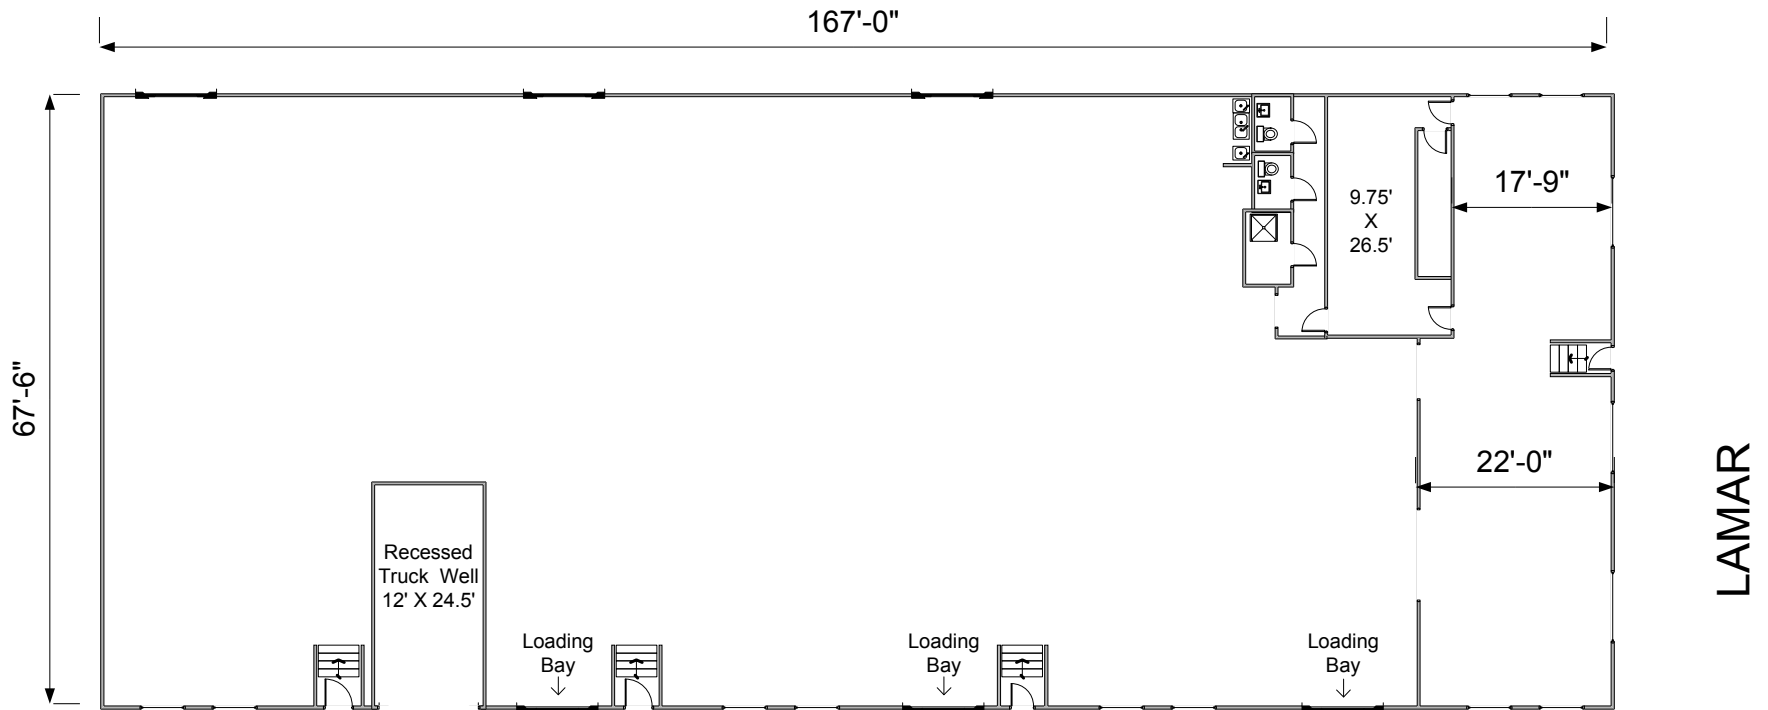

HBS WAREHOUSE #20, sec. 2/3
2201 Lamar approx. 11,275 s.f.

HUTCHINS

Contact: David Koret
info@hbwarehouse.com
(713) 223-1313