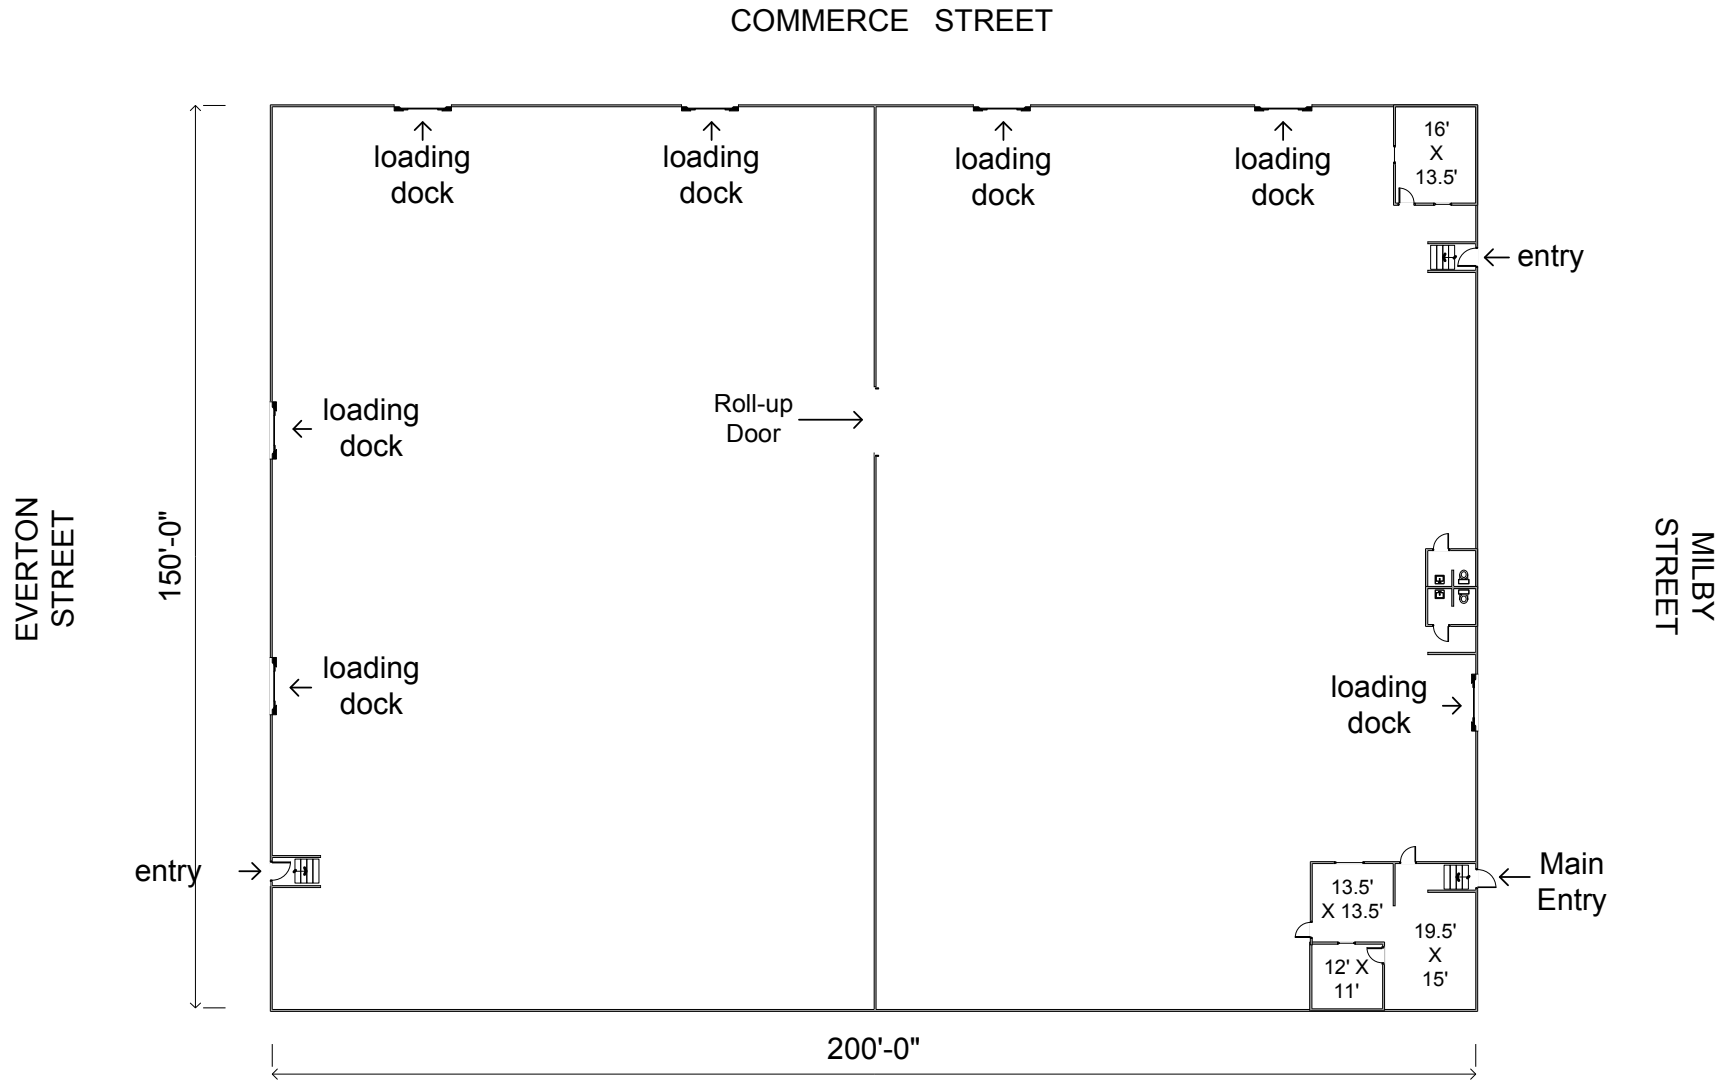

HBS WAREHOUSE #17 sec. 1 & 2
110 MILBY STREET - approx. 30,000 s.f.

Contact: David Koret
info@hbswarehouse.com
(713) 223-1313